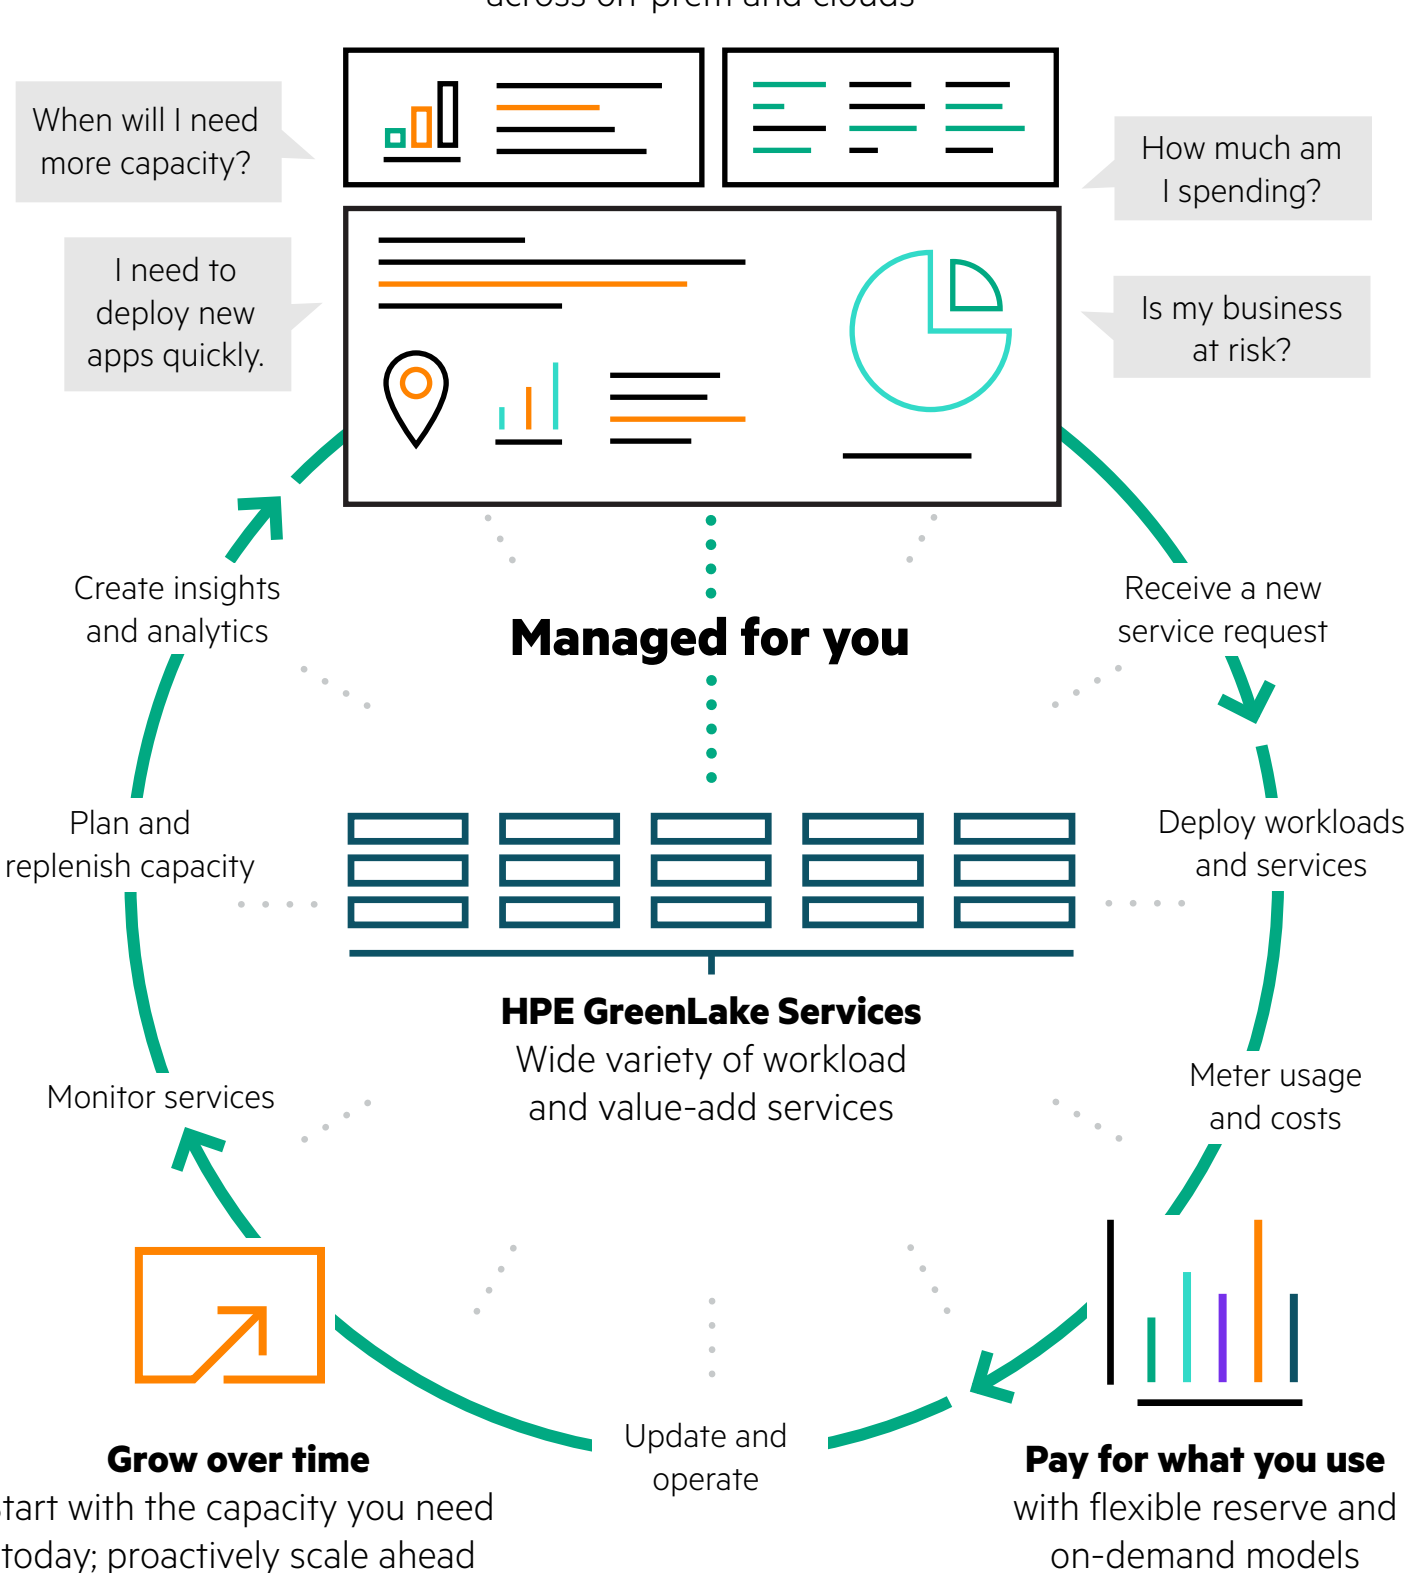

ACCELERATE INNOVATION WITH HPE GREENLAKE

Digital transformation is happening all around us. The cloud's instant access to resources and the shift to "everything-as-a-service" is a proven accelerator for innovation.

But, cloud transformation is far from complete.

HPE GreenLake delivers the modern cloud experience for all your apps and data, everywhere

Getting started is easy, simply:

CHOOSE

Services in just a few clicks

ORDER

Arrival in as little as 14 days

INSTALL

Experts install and configure on-site

GO! ..

Launch within minutes of connecting to the network

Simplified IT for users

Easily add and manage services through a single point-and-click portal

Gain deeper insights for action across your hybrid environment

HPE GreenLake Central

Unified operations and insights across on-prem and clouds

Using HPE GreenLake, you can unlock capital, boost operational and financial flexibility, and free up your talent to accelerate what's next for you.